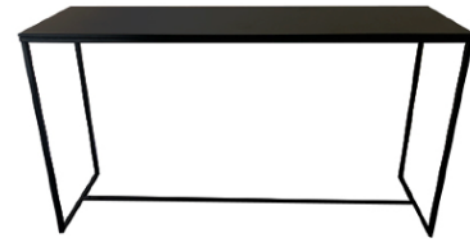

STEEL FRAME RECTANGULAR- BLACK

QTY 24

R 450

200cm wide x 60cm deep x 110cm high